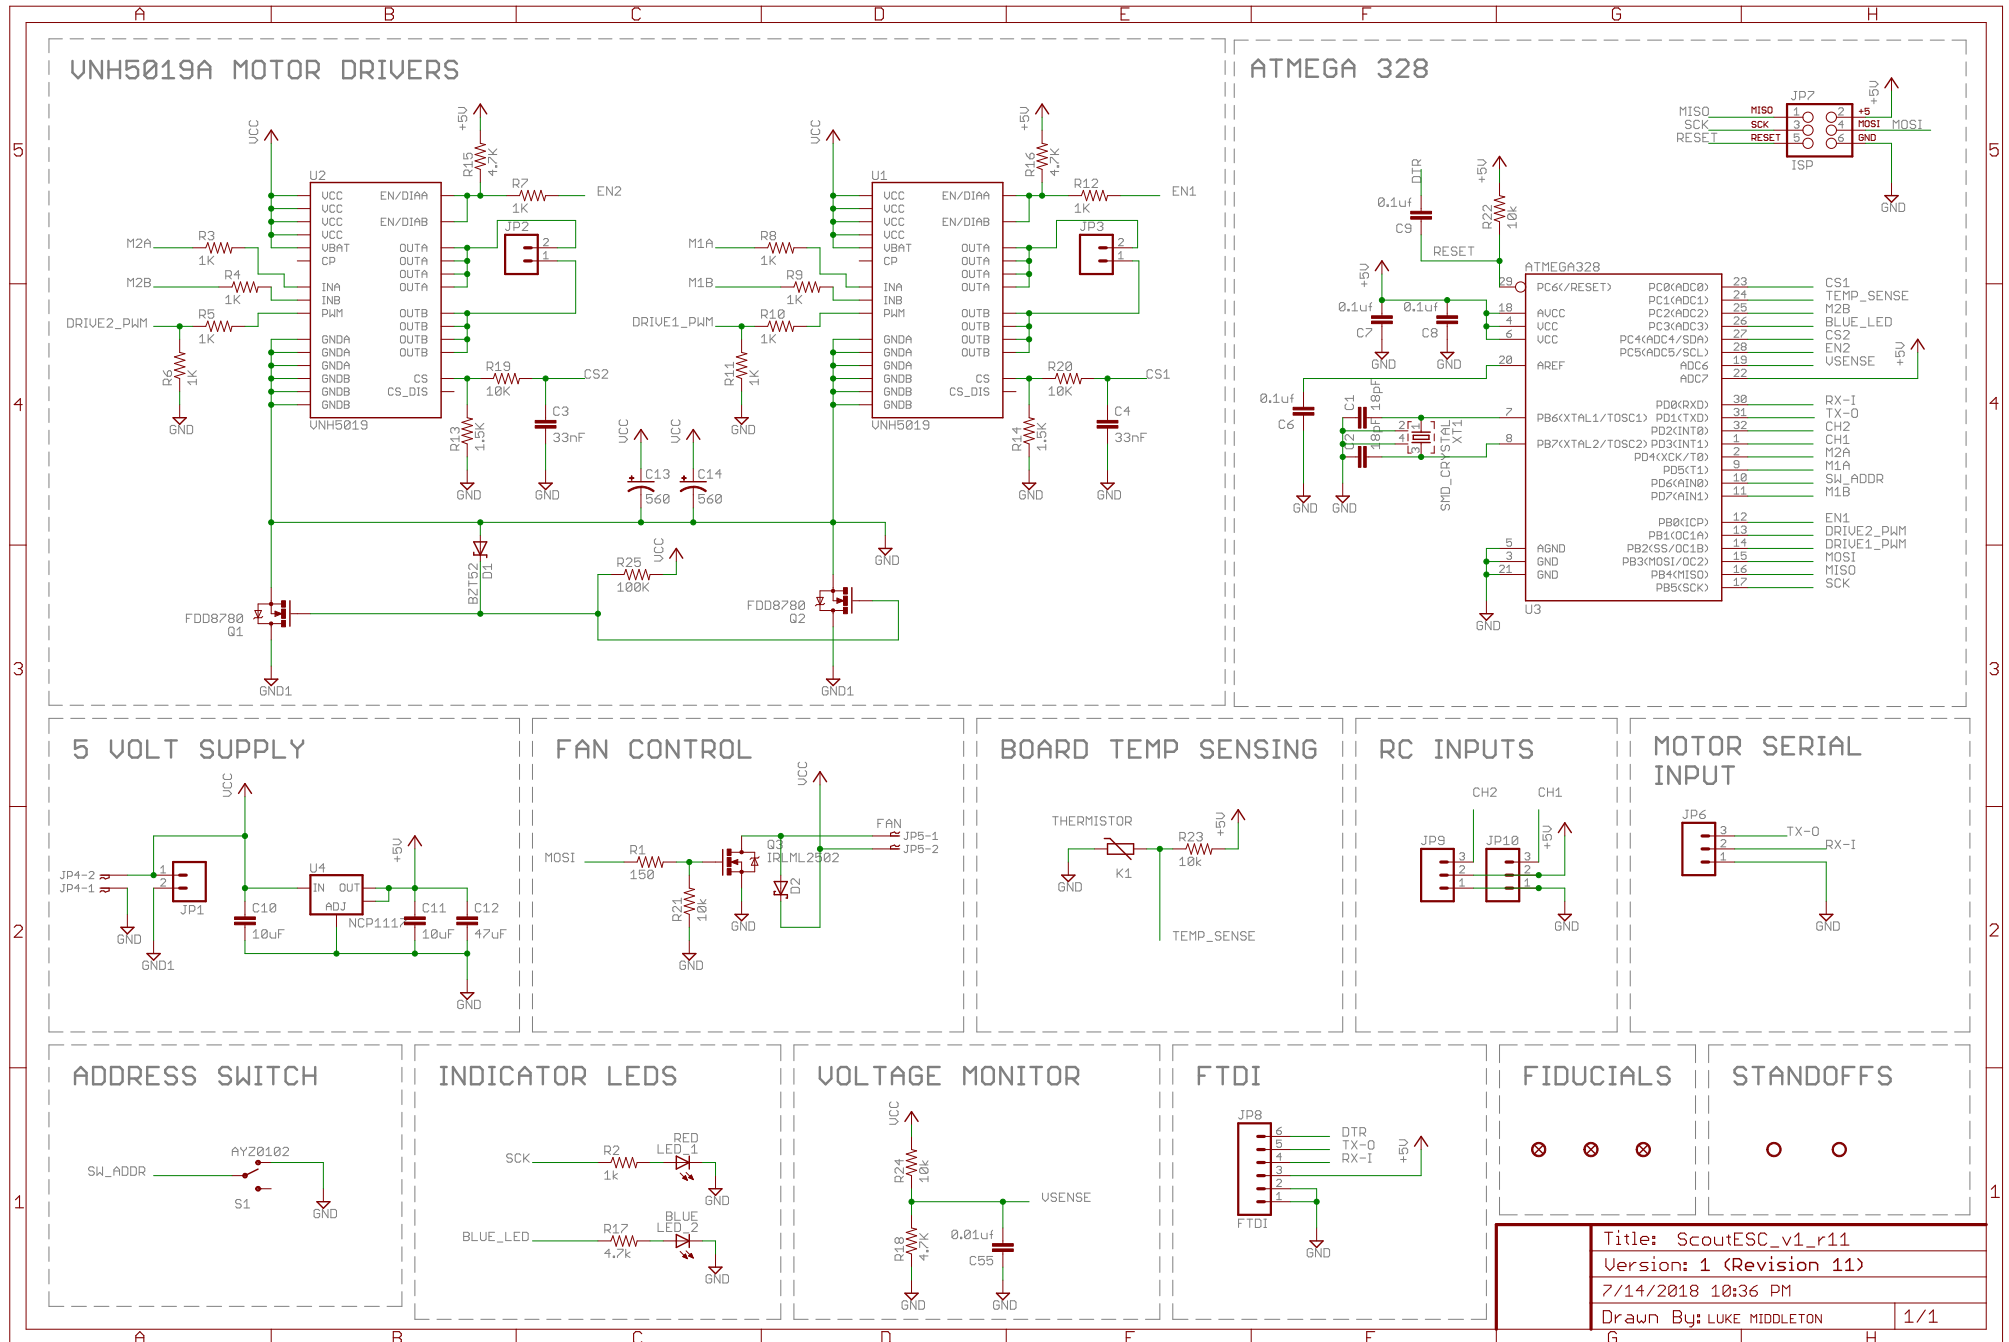

OPEN PANZER Scout Dual Motor Controller

Title: ScoutESC_v1_r11
 Version: 1 (Revision 11)
 7/14/2018 10:36 PM
 Drawn By: LUKE MIDDLETON 1/1