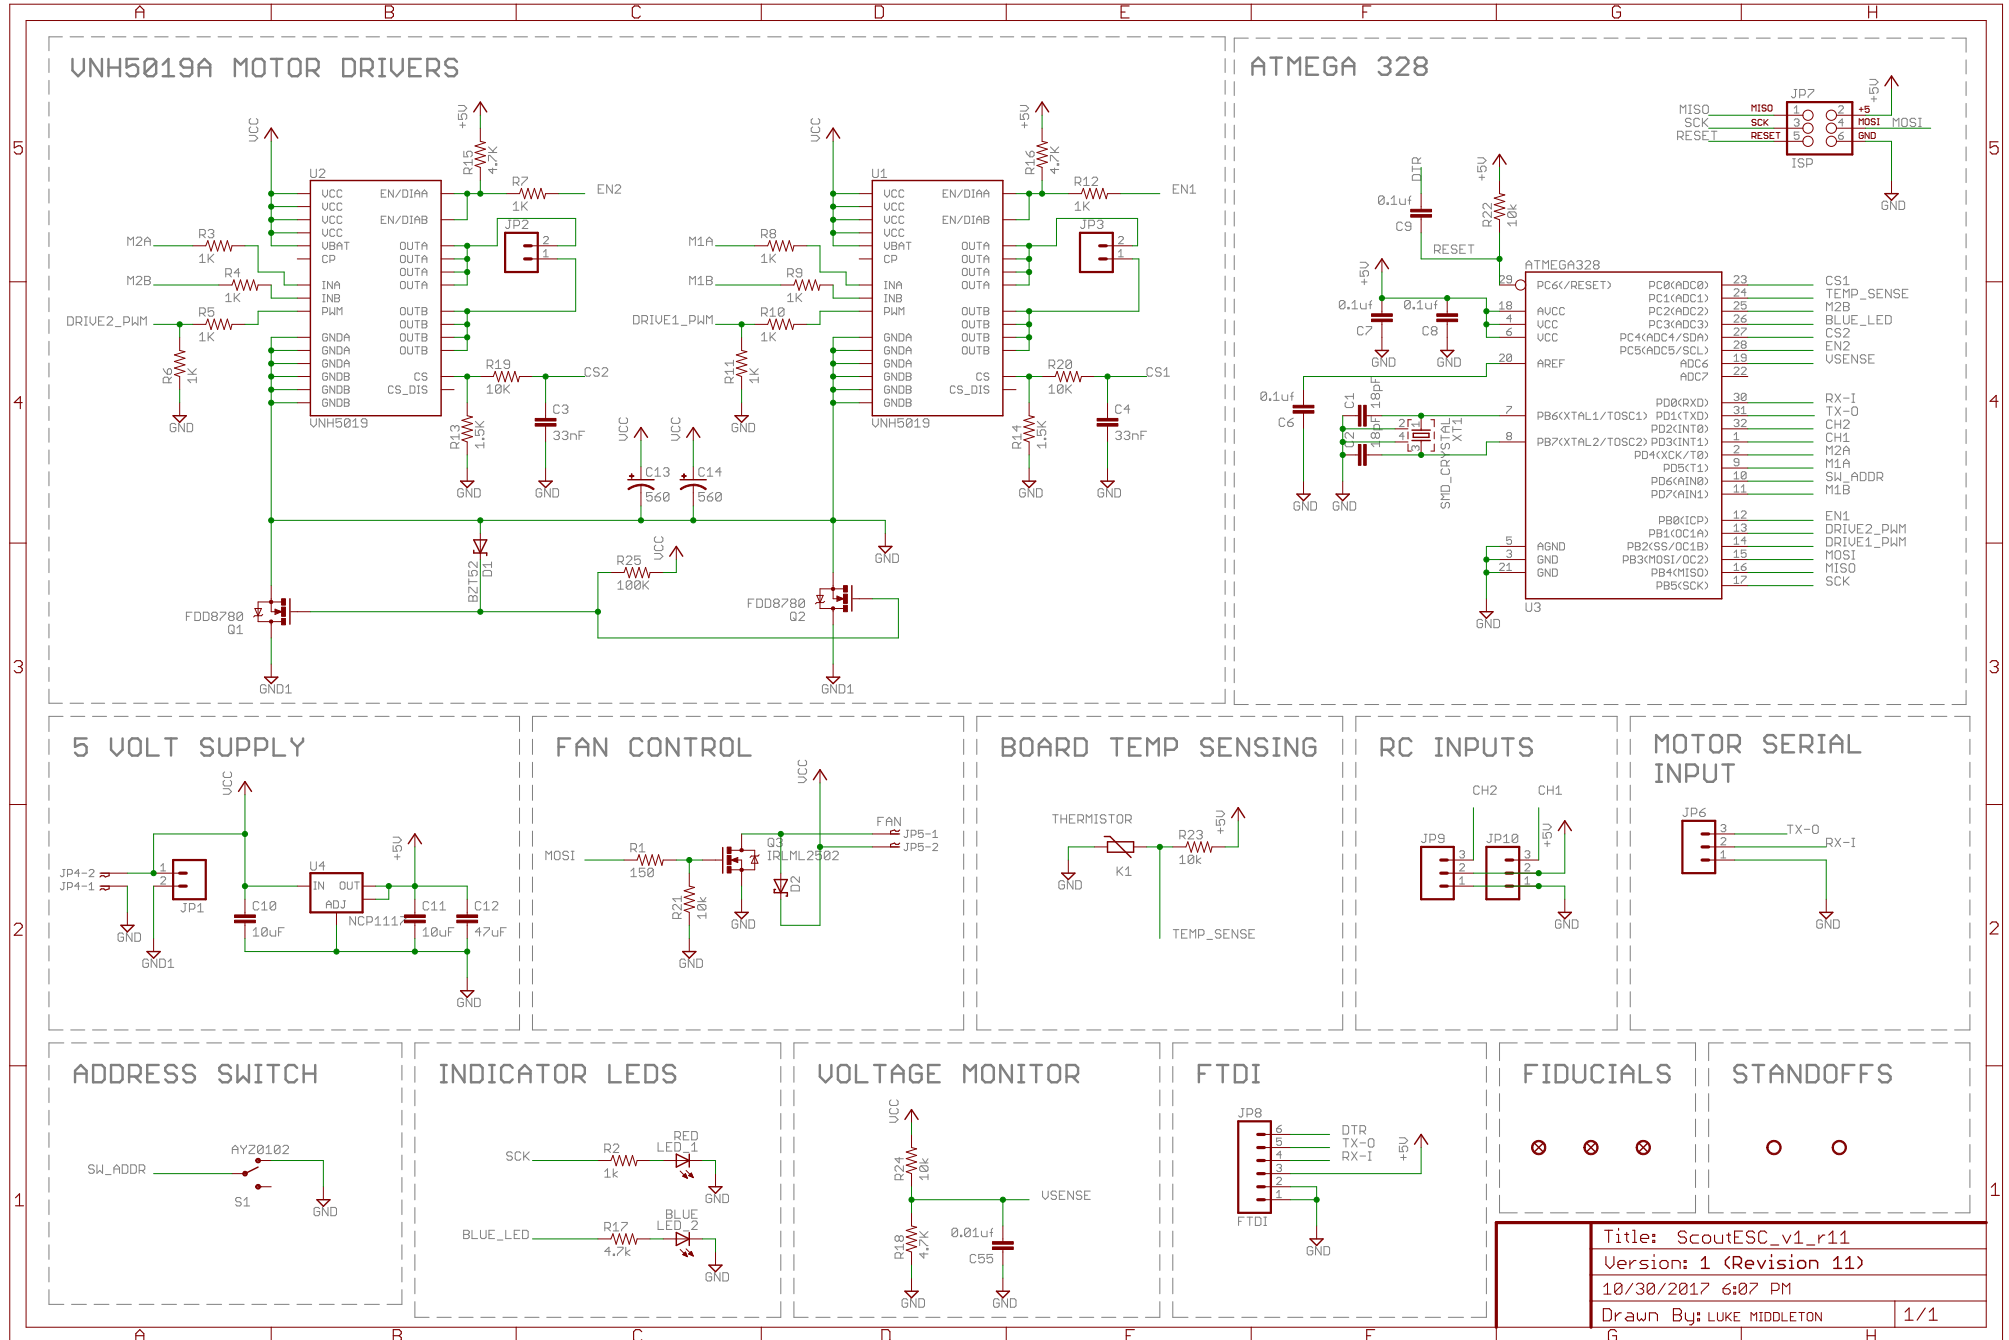

OPEN PANZER Scout Dual Motor Controller

Title: ScoutESC_v1_r11
 Version: 1 (Revision 11)
 10/30/2017 6:07 PM
 Drawn By: LUKE MIDDLETON 1/1