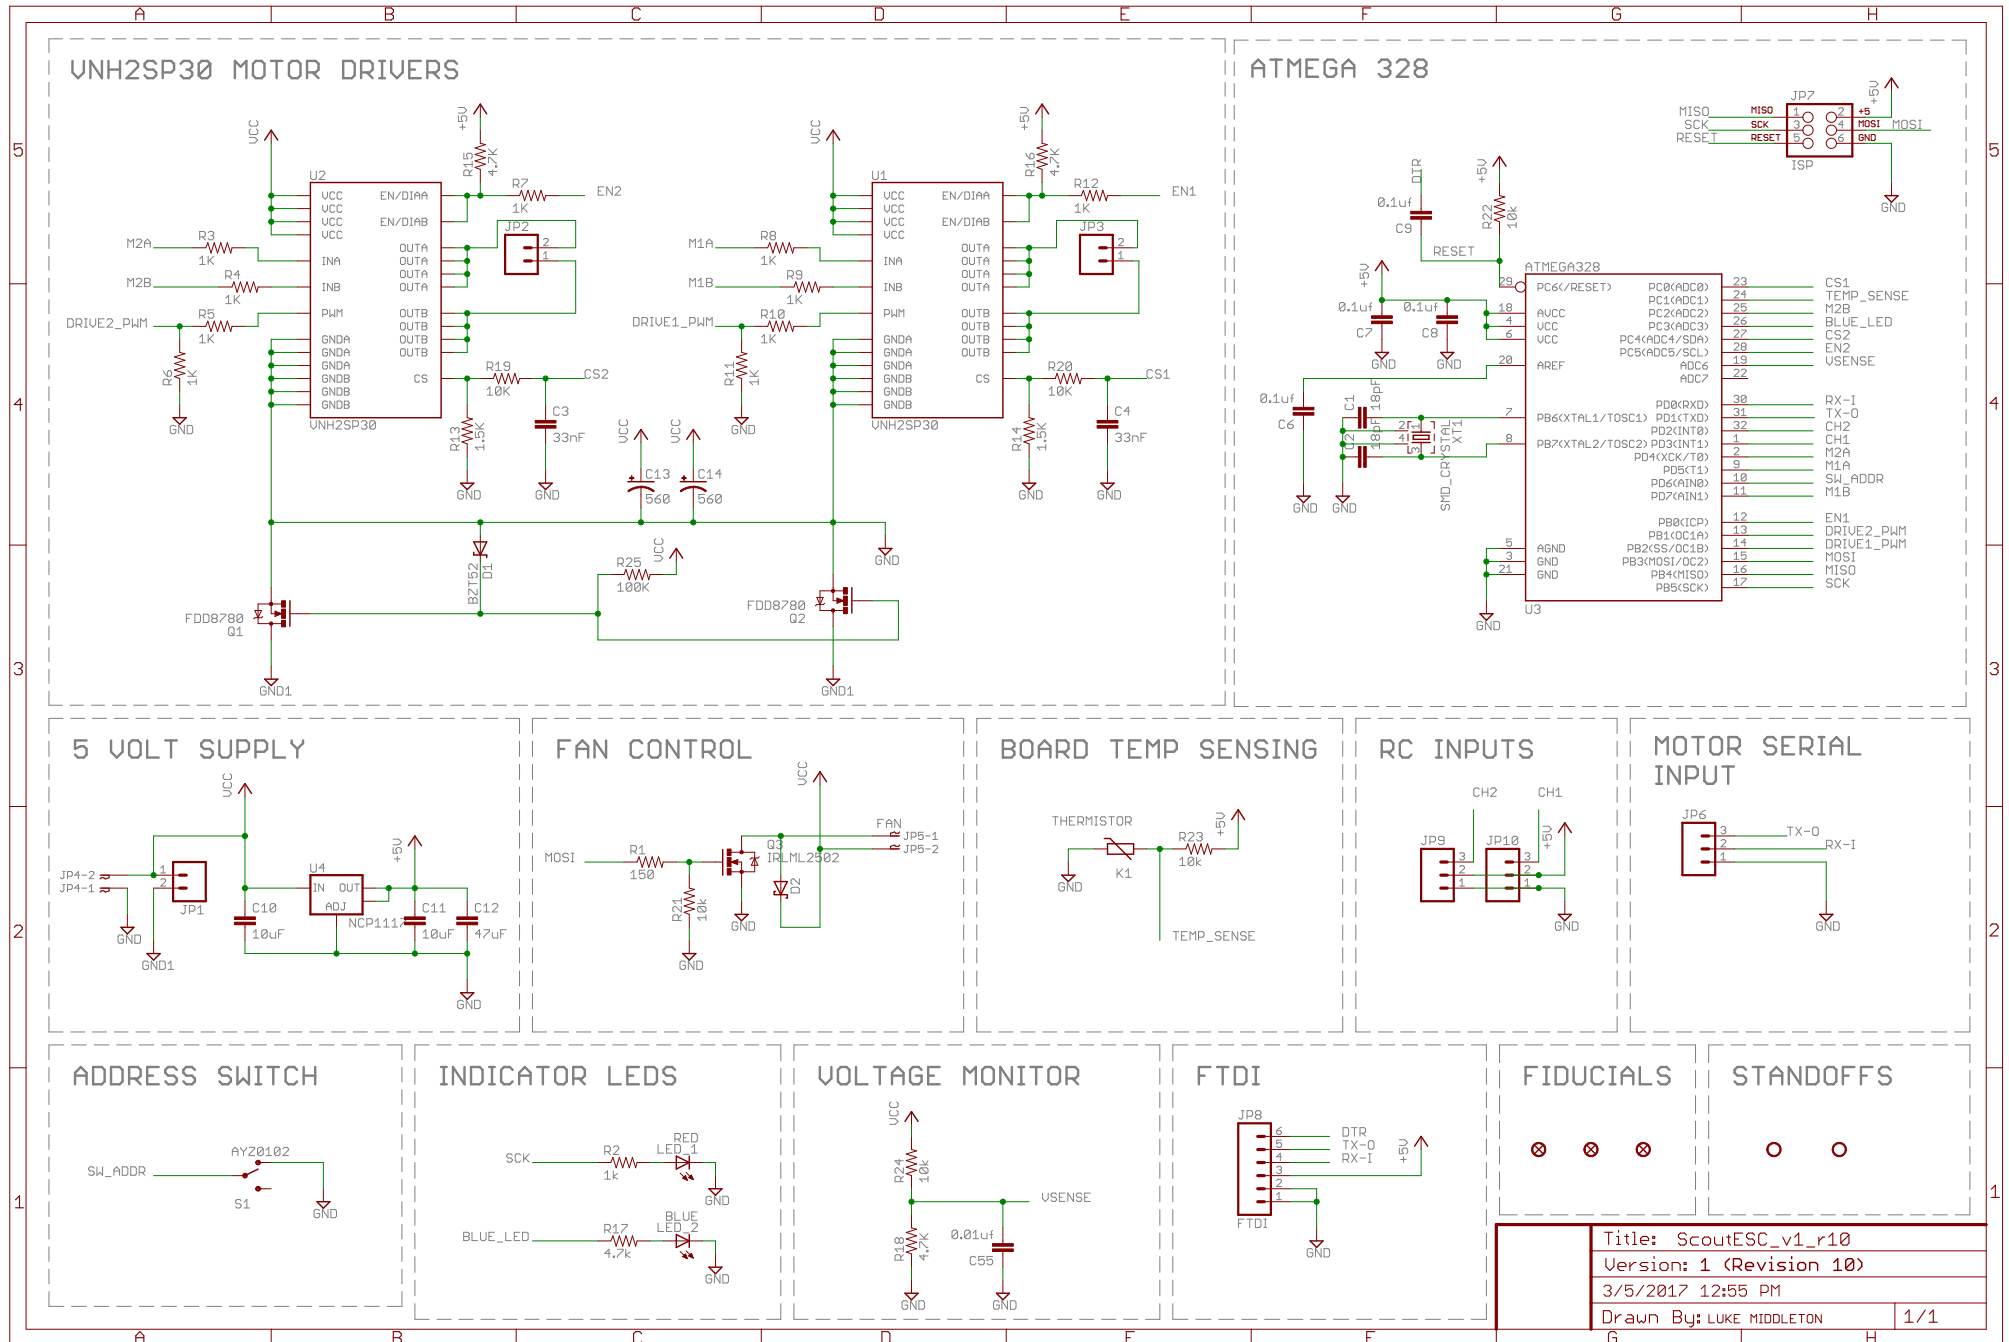

OPEN PANZER Scout Dual Motor Controller

Title: ScoutESC_v1_r10
 Version: 1 (Revision 10)
 3/5/2017 12:55 PM
 Drawn By: LUKE MIDDLETON 1/1